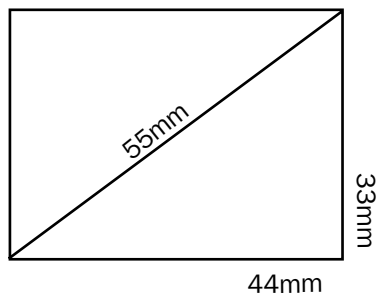

XCD Lens

35mm DSLR
Equivalent Focal Length

XCD Lenses
35mm DSLR Equivalent Focal Length

X1D-50c Sensor Array

35mm Sensor Array

FOCAL LENGTH	LENS FACTOR	EQUIVALENCY
XCD 30MM	$44/36 = 0.8$ Factor	$30 \times 0.8 = 24$ mm
XCD 45MM	$44/36 = 0.8$ Factor	$45 \times 0.8 = 36$ mm
XCD 90MM	$44/36 = 0.8$ Factor	$90 \times 0.8 = 72$ mm

35mm equivalency is determined by the horizontal coverage and the focal length.